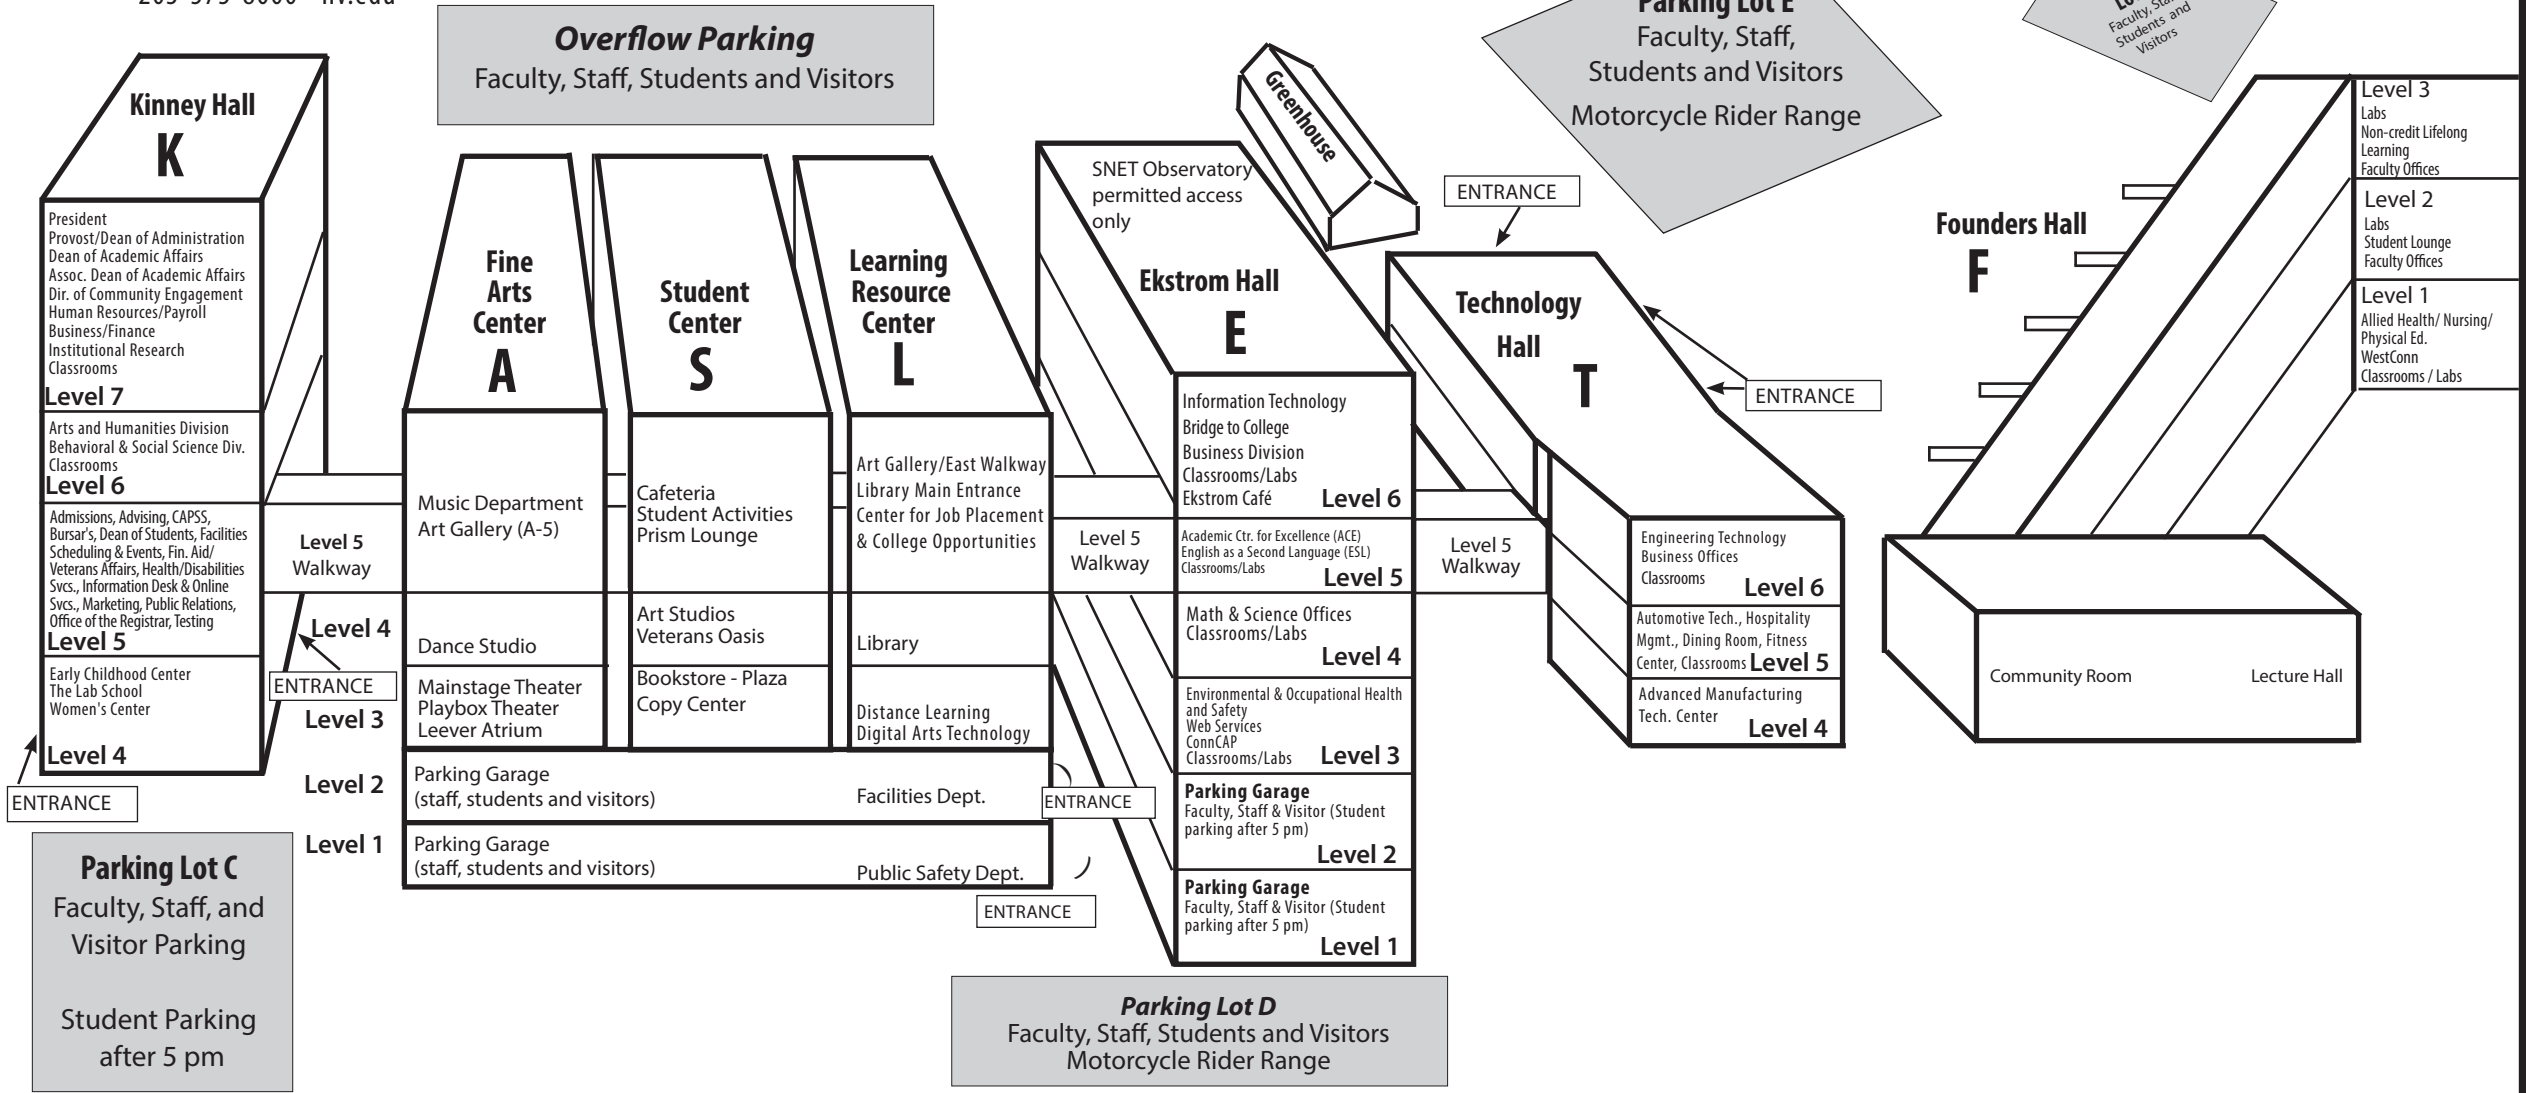

CAMPUS DIRECTORY

not drawn to scale

Academic Center for Excellence (ACE).....	E500	Dean of Academic Affairs.....	K719a	Payroll/Personnel/Business.....	K707
Admissions.....	K500	Associate Dean of Academic Affairs.....	K719b	Playbox Theater.....	A Level 3
Allied Health/Nursing/Phys. Ed. Div.....	F111	Director of Community Engagement.....	K720	President's Office.....	K703
Art Rooms.....	S Level 4	Dean of Students.....	K509	Provost/Dean of Administration.....	K706
Arts and Humanities Division.....	K603	Engineering Technology & STEM Offices.....	T610	Public Safety Office.....	Parking Garage-Level 1 (CORE)
Behavioral/Social Sciences Division.....	K600	English-as-a-Second Language (ESL).....	E500	Office of the Registrar.....	K516
Bookstore.....	S Level 3	Facilities Scheduling & Events Planning.....	K518	Registration Lab.....	K522
Bridge to College.....	E600	Financial Aid.....	K512	Student Activities.....	S514
Business Division.....	E601b	Hospitality Management.....	Technology Hall	Student Government.....	S516
Cafeteria.....	S Level 5	Health & Disabilities Services.....	K519	Testing Center.....	K519a
Center for Academic Planning & Student Success (CAPSS).....	K519	Information.....	K Level 5	Multi-Media.....	L Level 3
Bursar's Office.....	K508	Center for Job Placement & College Opportunities.....	L524	Veterans Affairs.....	K513a
Child Development Center.....	K417	LRC/Library.....	L Levels 4 & 5	WestConn at Waterbury.....	Founders Hall
College Marketing & Public Relations.....	K511	Mainstage Theater.....	A Level 3		
Copy Center.....	S Level 3	Mathematics/Science Offices.....	E411		
Dance Studio.....	A Level 4	Non-Credit Lifelong Learning.....	F323		